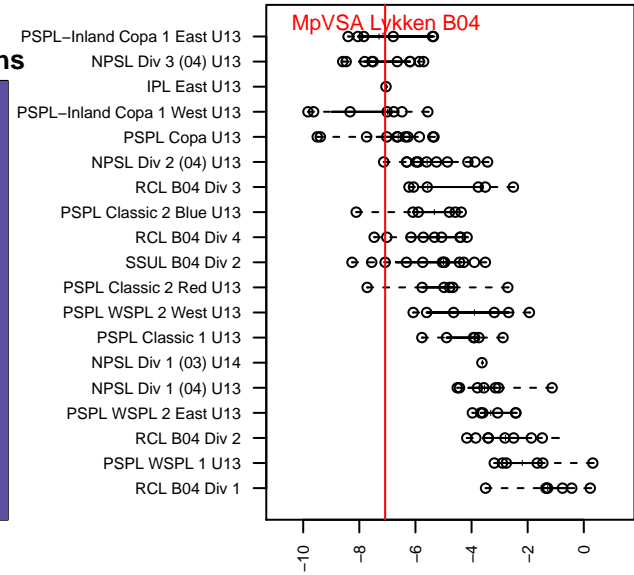

# MpVSA Lykken B04

MpVSA  
Maple Valley, WA  
B04 total strength=583  
attack=0.67 defense=0.33  
fall league = SSUL B04 Div 2

alt names used:  
MpVSA B04 Lykken

Venues played:  
2016 SSUL B04 Division 2

**attack and defense variance (black dot)  
relative to other teams  
and top 10 in region**

**attack and defense rating  
relative to others at age  
and all opponents in last 13 months**

**Performance relative to 13 month average**